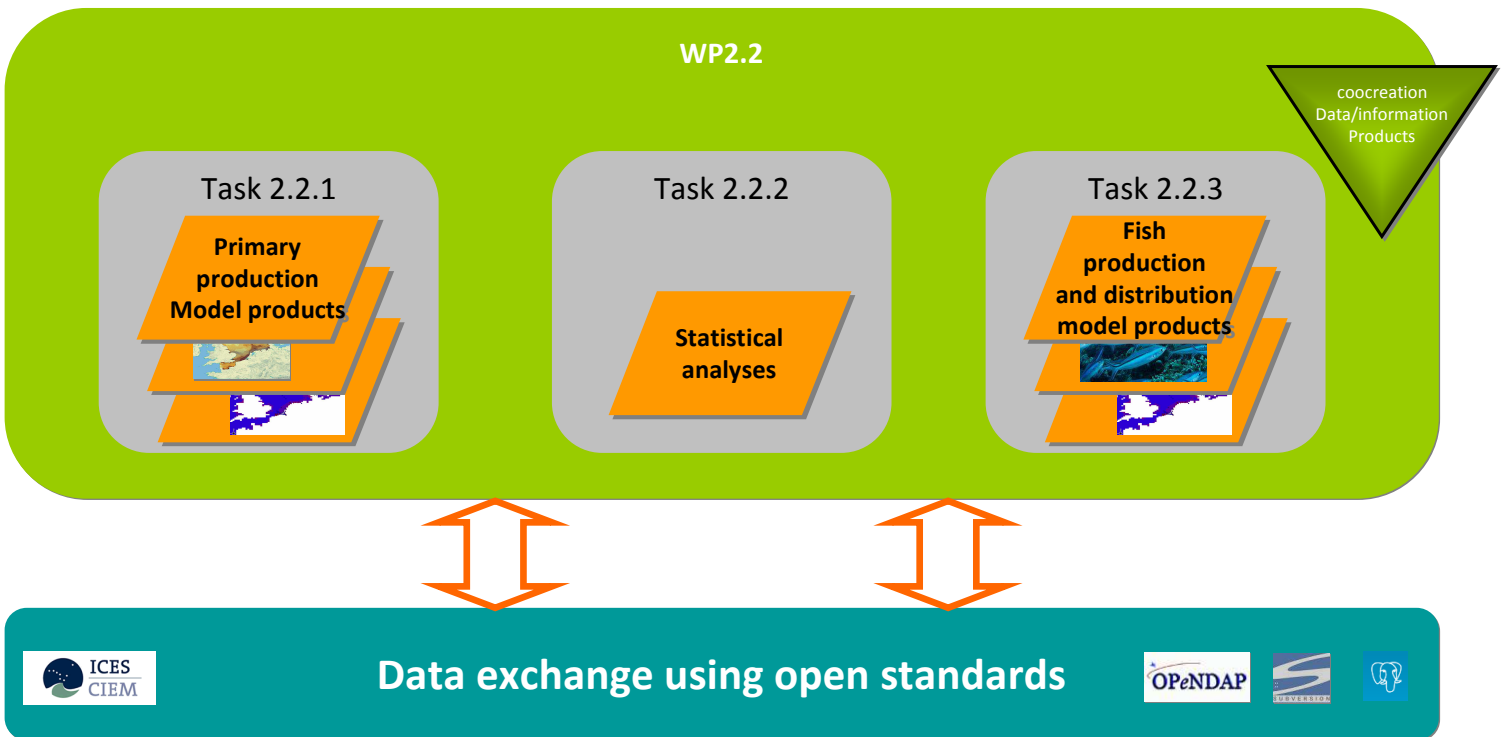

Managing connectivity between work packages

Case: Data flows WP2.2

Powered by: You! ..and

Co-creation of Tools