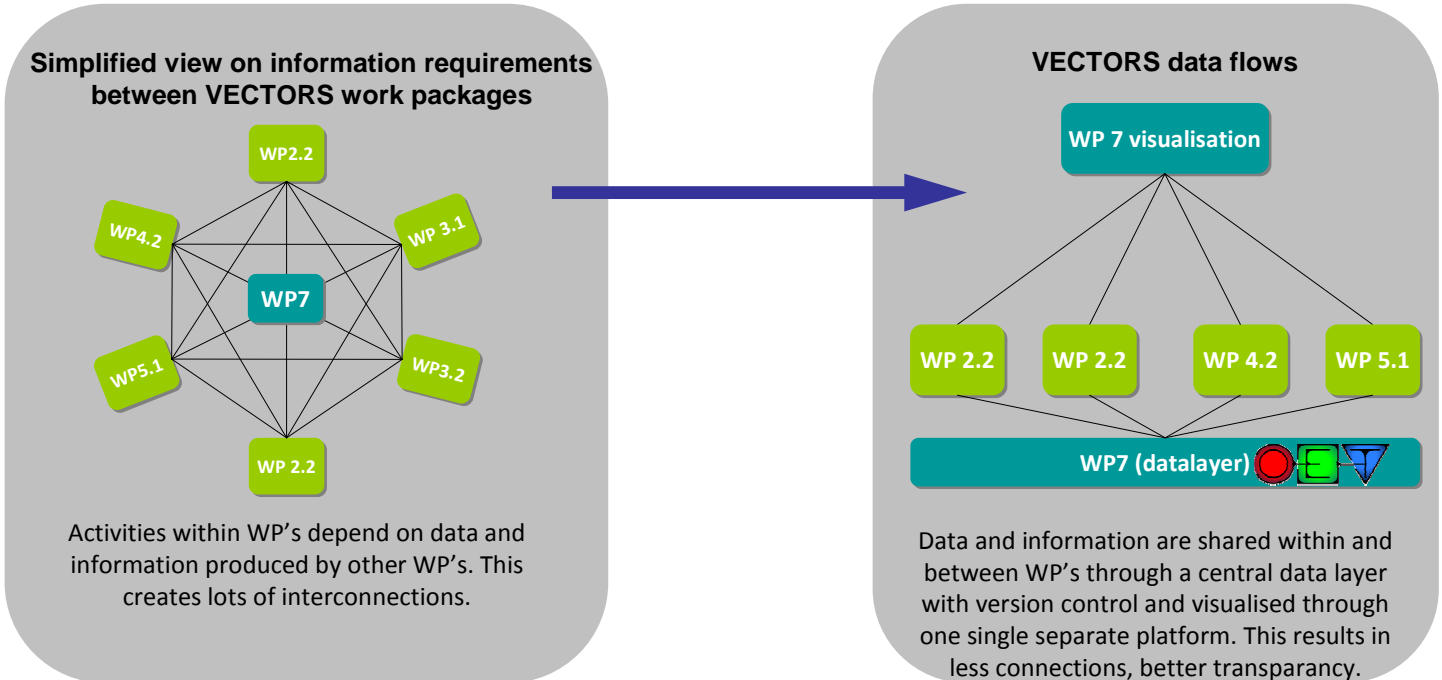

Managing connectivity between work packages

Case: Data flows WP2.2

Powered by: You! ..and

Co-creation of Tools