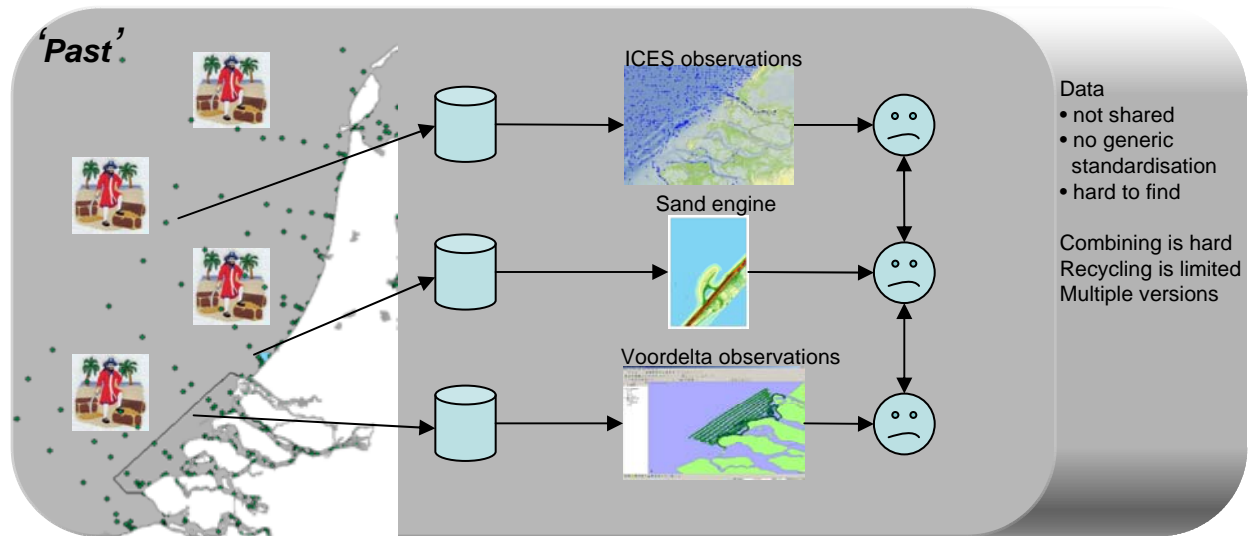

Smart monitoring and data management

Data management within ecological monitoring projects

* CSW = catalogue service for the web, a means of search for data in thematic and/or geographic way in a catalogue of data