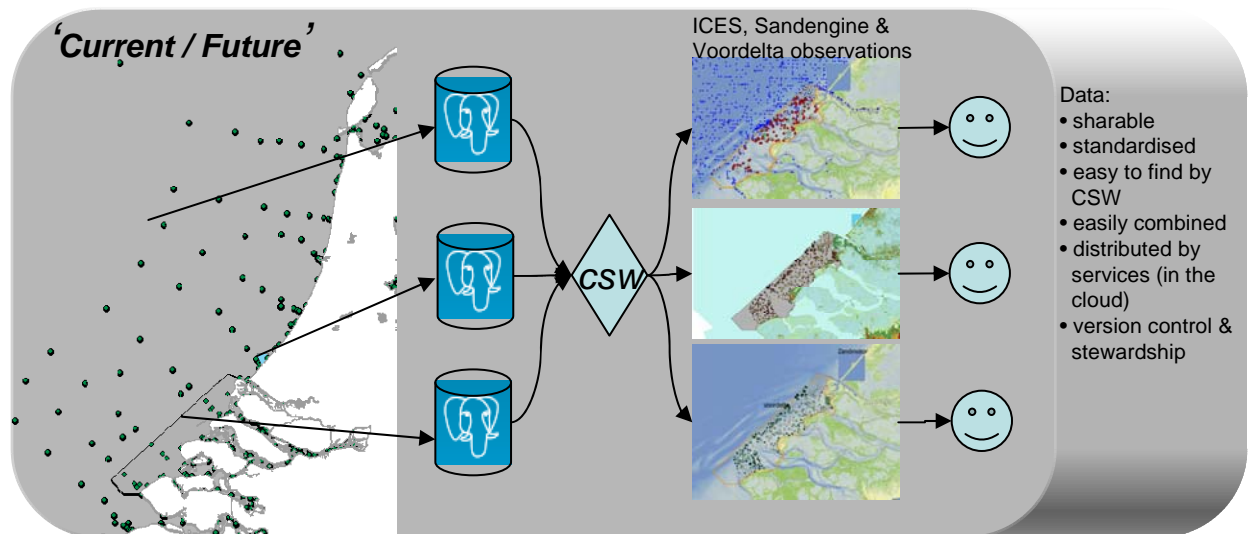

Smart monitoring and data management

Data management within ecological monitoring projects

* CSW = catalogue service for the web, a means of search for data in thematic and/or geographic way in a catalogue of data